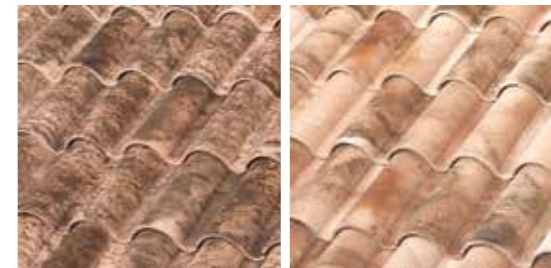

Graphite

Chocolate

TB-10 Tech

PLAIN COLOUR

Red

Moss Red

Fosca

Manoir®